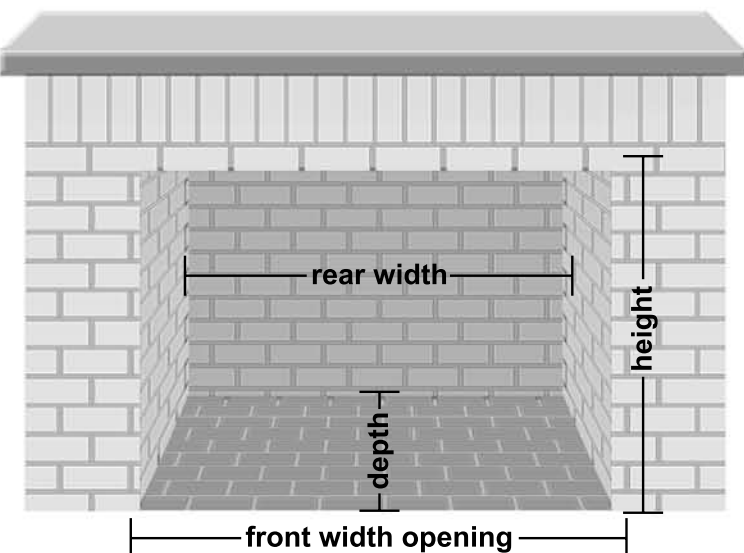

CSA DESIGN CERTIFIED

SAFE APPLIANCE

**MASTER FIRES SA**

phone 021 783 0219 fax 021 783 0236 e-mail info@masterfires.co.za  
Unit 30, Heron Park Kommetjie 7975. P O Box 48298 Kommetjie 7976.

G9-24 MANUAL BURNER				
	Minimum Fireplace Dimensions	Recommended Fireplace Dimensions	Brickwork Dimensions to Accommodate Steel Firebox	Freestanding Fireplace Dimensions
Log Set Size	610mm	610mm	610mm	610mm
Width - Front	737mm	750mm	800mm	755mm
Width - Rear	510mm			
Depth	356mm	375mm	430mm	435mm
Height	483mm	510mm	745mm (Raised off floor) 770mm (Flush with floor)	855mm
	Low		High	
BTU Rating/ Kw	17 000 / 4.98kw		36 000 / 10.55kw	
Consumption g/h	370 g/h		675 g/h	
Minimum Room Size	55m <sup>3</sup>			

G9-2-24 SEE-THRU (DOUBLE SIDED)		
	Minimum Fireplace Dimensions	Recommended Fireplace Dimensions
Log Set Size	610mm	610mm
Width	712mm	740mm
Depth	458mm	485mm
Height	432mm	460mm
	Low	High
BTU Rating/ Kw	19 000 / 7.62kw	39 000 / 11.43kw
Consumption g/h	551 g/h	827 g/h
Minimum Room Size	56m <sup>3</sup>	

## fireplace dimensions indicator